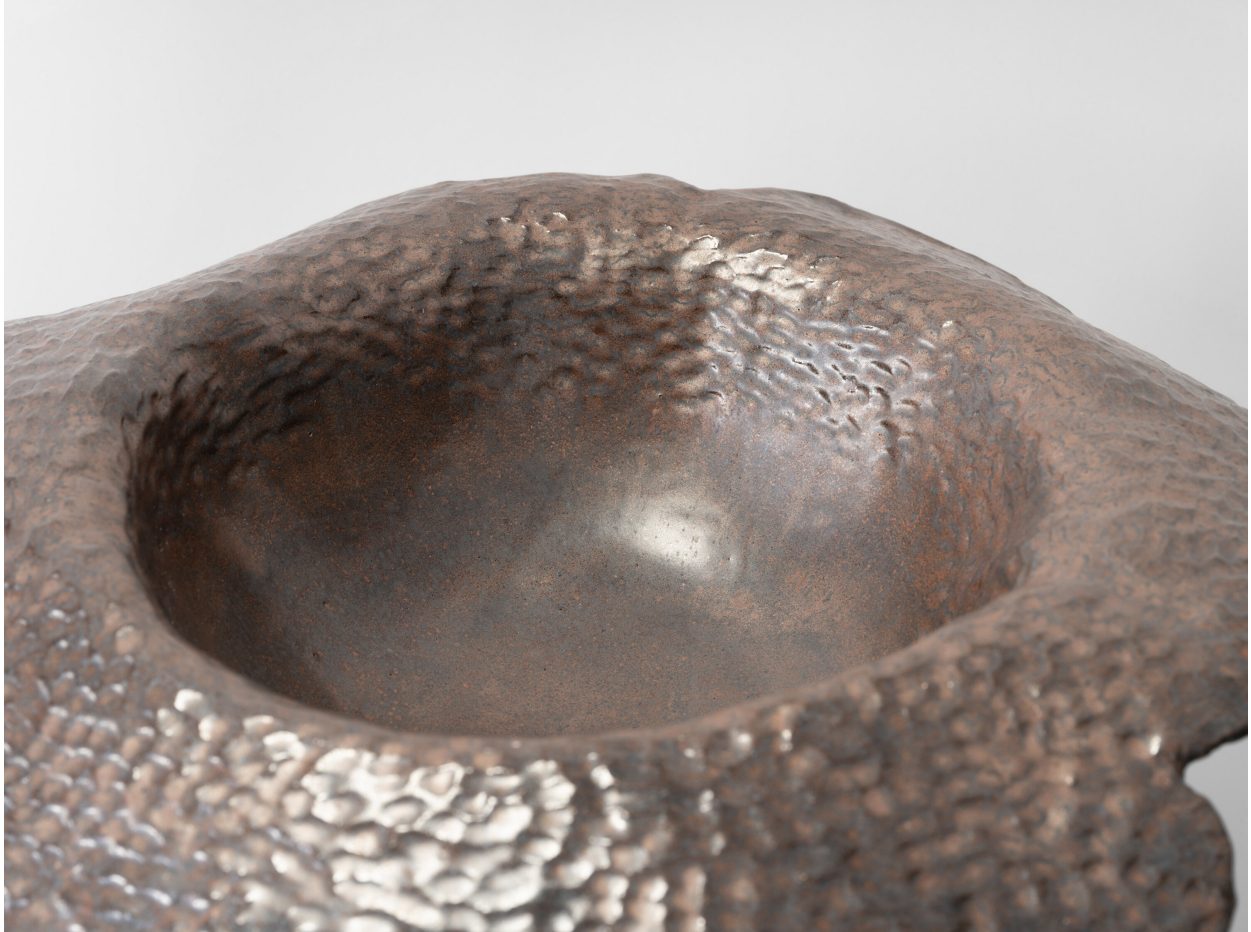

WEXLER GALLERY

Trish DeMasi

Victoria Bowl, 2022

Metallic glazed speckled stoneware

5.25 x 21 x 20 in

Inv #TDM1171

WEXLER GALLERY

Trish DeMasi

Victoria Bowl, 2022

Metallic glazed speckled stoneware

5.25 x 21 x 20 in

Inv #TDM1171

WEXLER GALLERY

Trish DeMasi

Victoria Bowl, 2022

Metallic glazed speckled stoneware