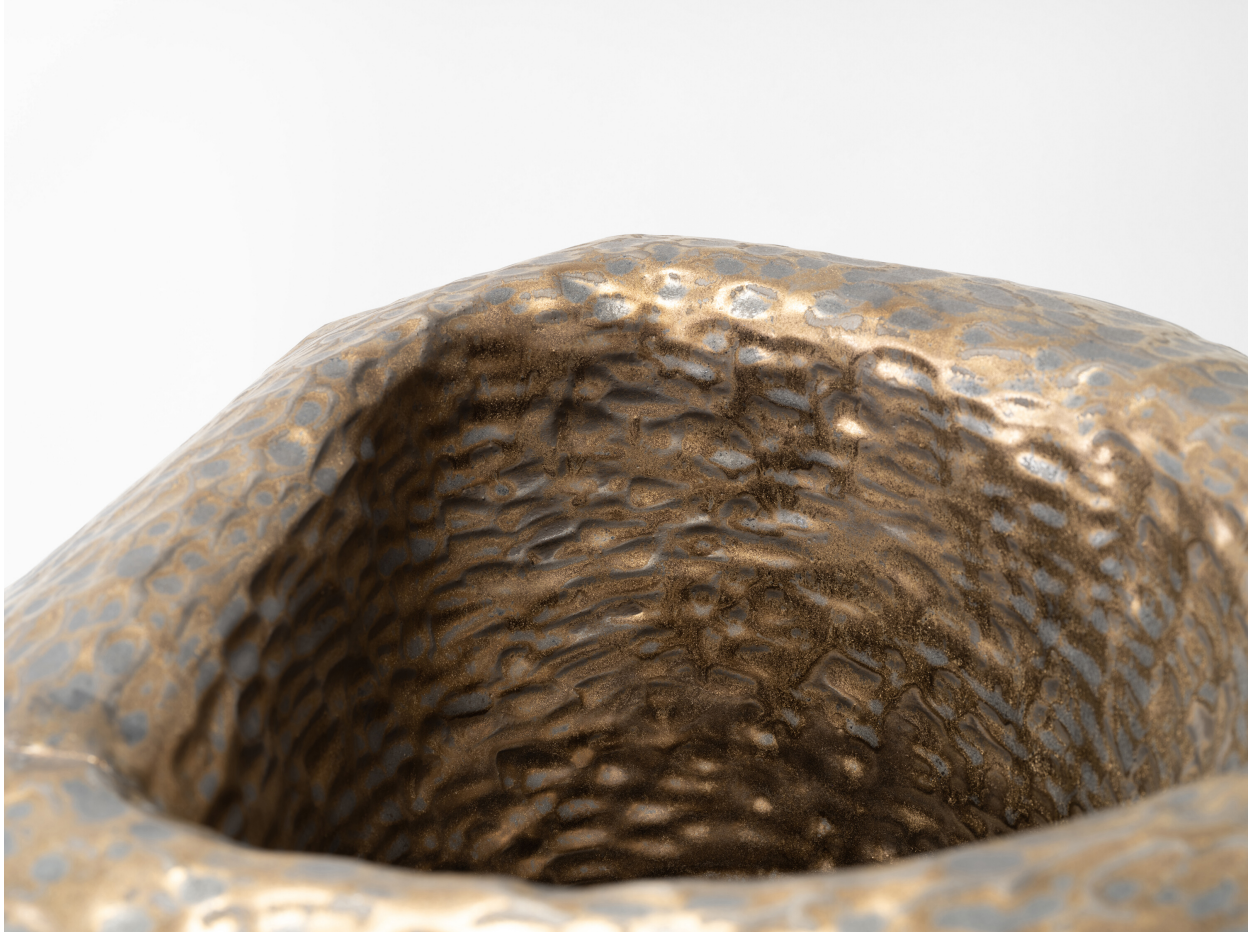

WEXLER GALLERY

Trish DeMasi

Lotus Vessel, 2022

Metallic glazed speckled stoneware

16.5 x 17 x 15 in

Inv #TDM1170

WEXLER GALLERY

Trish DeMasi

Lotus Vessel, 2022

Metallic glazed speckled stoneware

16.5 x 17 x 15 in

Inv #TDM1170

WEXLER GALLERY

Trish DeMasi

Lotus Vessel, 2022

Metallic glazed speckled stoneware